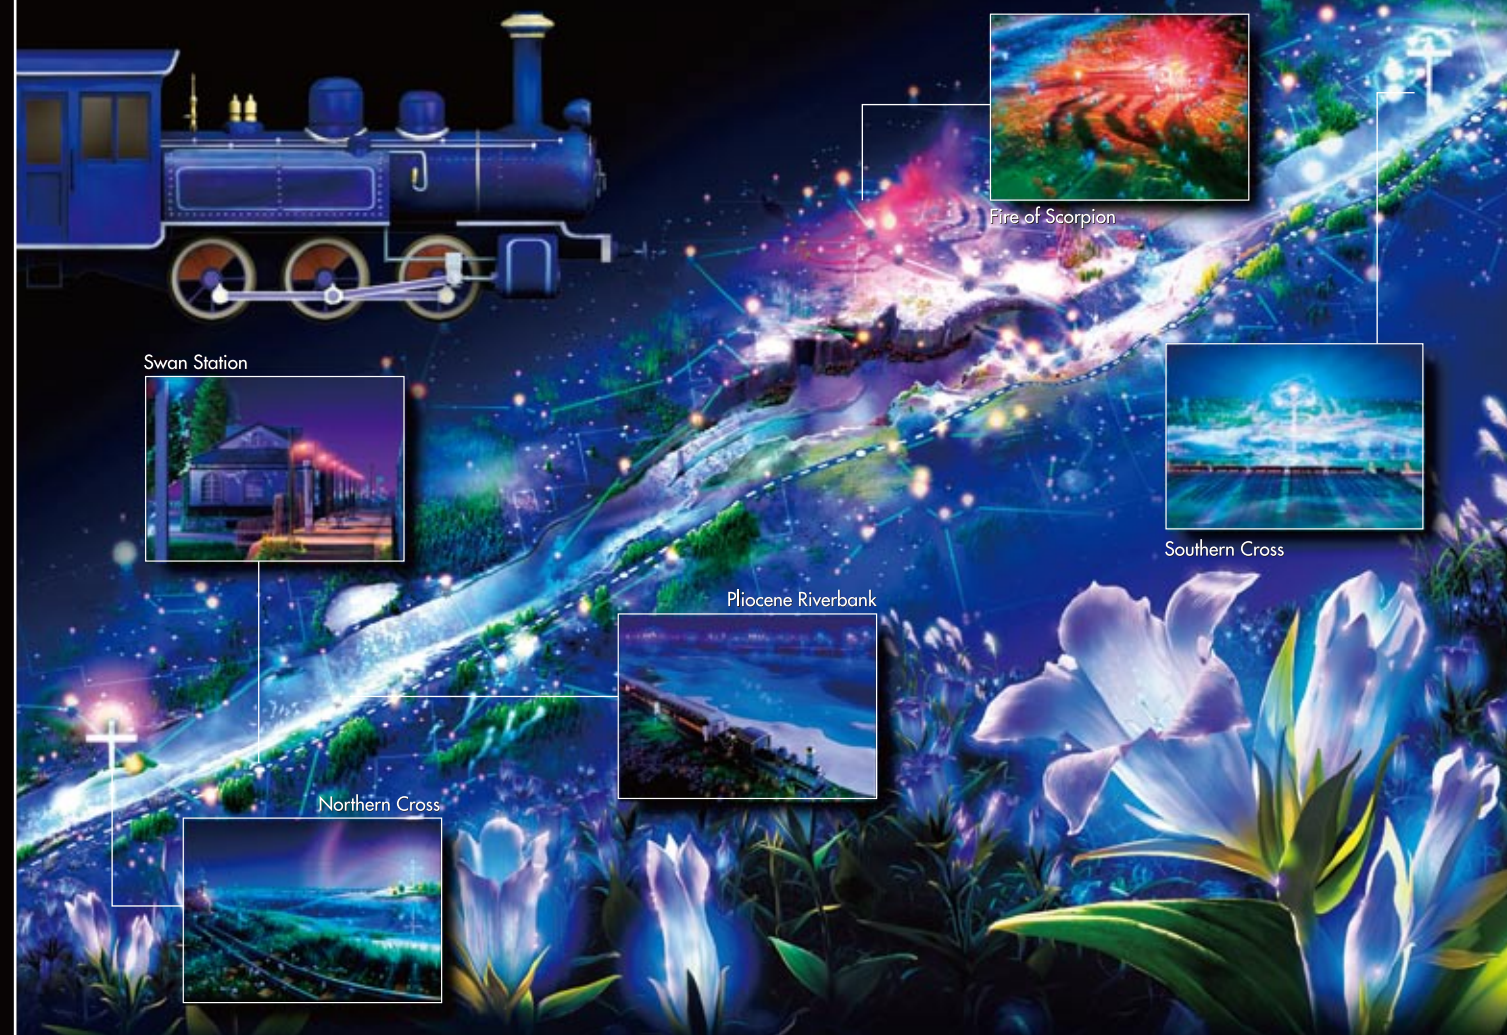

The Celestial Railroad

Welcome aboard the fantasy train in the stars! "The Celestial Railroad" is a fantastic journey of a boy, Giovanni, in a dreamscape created into a colorful full-dome CG animation picture with inspiring background music. Based on a story written in the early 20th century, KAGAYA, a digital fine artist, has breathed new life into the unique imaginary world using creativity and precise astronomical knowledge. The starry sky is depicted as the Celestial Field made up of a river, a field of silver grasses, flowers, birds, survey towers, railway signals and more. Across this amazing beautiful scenery, the Celestial Railroad runs along the Milky Way. It is a fantasy world in full color, but designed with scientific accuracy. This unforgettable travel will be a delight to the eyes and ears of all the audience. Children will enjoy the fantasy with a scientific touch while adults will be entertained by the elegant artistry and its profound implications.

Digital Fine Artist KAGAYA

Born in Japan in 1968, he has created artworks relating to the universe including CG animation pictures, digital prints, posters, illustrations for astronomical books and magazines. The main themes of his work are the universe, the blue planet, and humankind as a part of the universe --- their dreams and yearnings. His artistry and scientific accuracy enable him to embody the beauty that integrates all the elements of the universe. His constellation pictures are made into jigsaw puzzles, which are gaining popularity around the world.

Original Story by KENJI MIYAZAWA

KENJI was a Japanese writer and science teacher. Born in rural Japan in 1896, he wrote poems and children's books while teaching at an agricultural school and while devoting himself to teaching agricultural technology to farmers. He passed away when he was thirty seven and left numerous unpublished works including an unfinished manuscript of "The Celestial Railroad" which was found at his bedside. He had been rewriting the manuscript over and over again for ten years.

Distributed by

E&S EVANS & SUTHERLAND

Evans & Sutherland Computer Corporation
770 Komas Drive, Salt Lake City, Utah 84108 USA
Tel:+1 (801) 588-1000
<http://www.es.com>

Sky-Skan, Inc.
51 Lake Street, Nashua, New Hampshire 03060 USA
Tel:+1 (603) 880-8500
<http://www.skyskan.com>

GOTO INC

GOTO, Inc.
4-16 Yazaki-cho, Fuchu-shi Tokyo 183-8530 Japan
Tel:+81 (42) 362-5320
<http://www.goto.co.jp>

KONICA MINOLTA PLANETARIUM CO., LTD
2-3-10 Nishihonmachi, Nishi-ku Osaka 550-0005 Japan
Tel:+81 (6) 6110-0570
<http://pla.konicaminolta.jp>